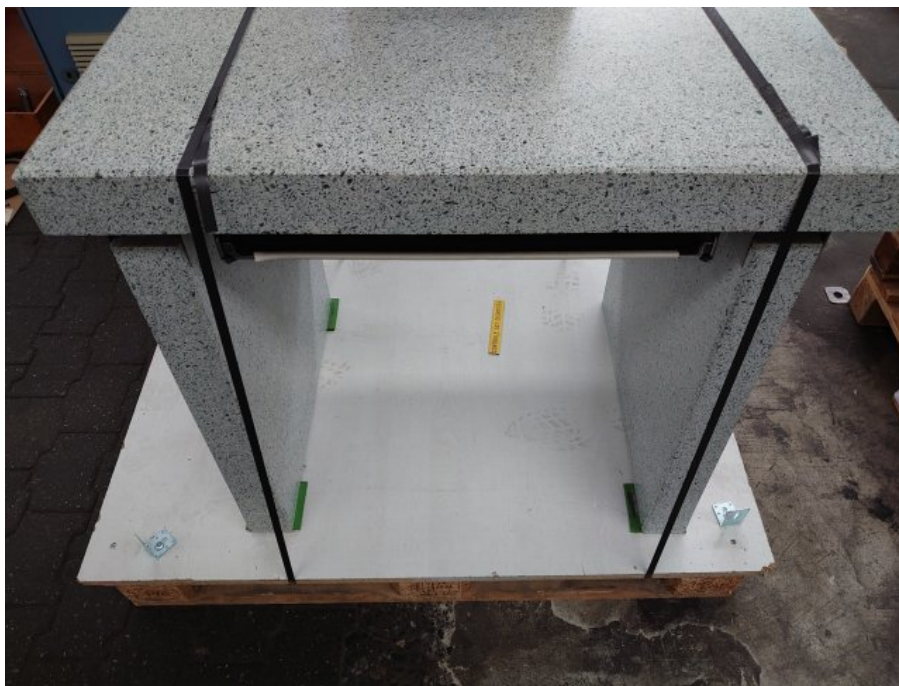

METTLER TOLEDO Marbre (table) de pesée

Kind : Various machines

Brand : METTLER TOLEDO

Model : Marbre (table) de pesée

Stock Nr : 9969

TECHNICAL DETAILS

- Granite weighing surface
- Adjustable feet
- Meets highest anti-vibration standards
- with four vibration dampers located under the work surface
- Facilitates fast stabilisation times
- Table dimensions : 900 x 700 [mm]
- Table thickness : 80 [mm]
- Total height : 800 [mm]